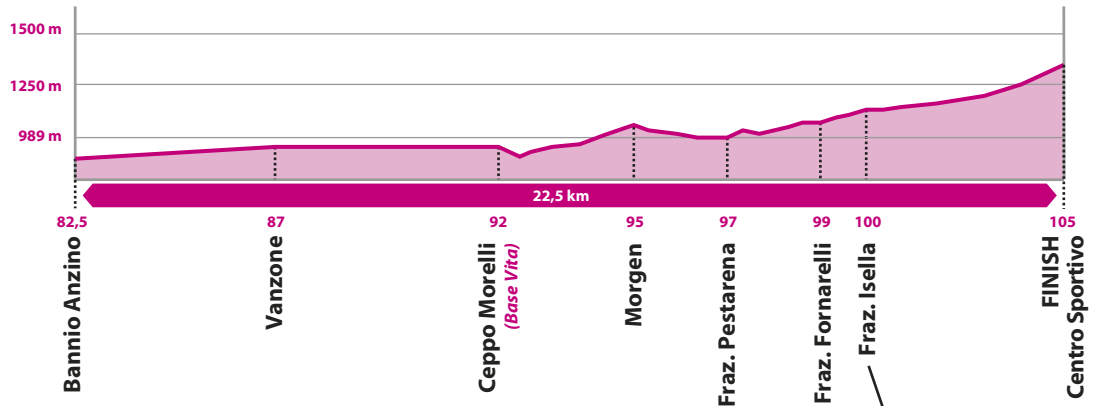

RILEVAZIONE TEMPI
TIMING POINT

DEPOSITO SACCA INDUMENTI
DEPOSIT BAG

BUS RITIRATI
DROP OUT BUS

TEMPO MASSIMO
TIME LIMIT

669 m

- STOP 09:00
- Down arrow
- Restroom
- Fork and knife
- WC
- Medical cross
- Bus

680 m

- Down arrow

758 m

- WC
- Down arrow
- Medical cross
- Fork and knife

1010 m

- Restroom

985 m

- Restroom

1187 m

- Restroom

1232 m

- Restroom

1358 m

- STOP 16:00
- Down arrow
- Restroom
- Fork and knife
- WC
- Medical cross