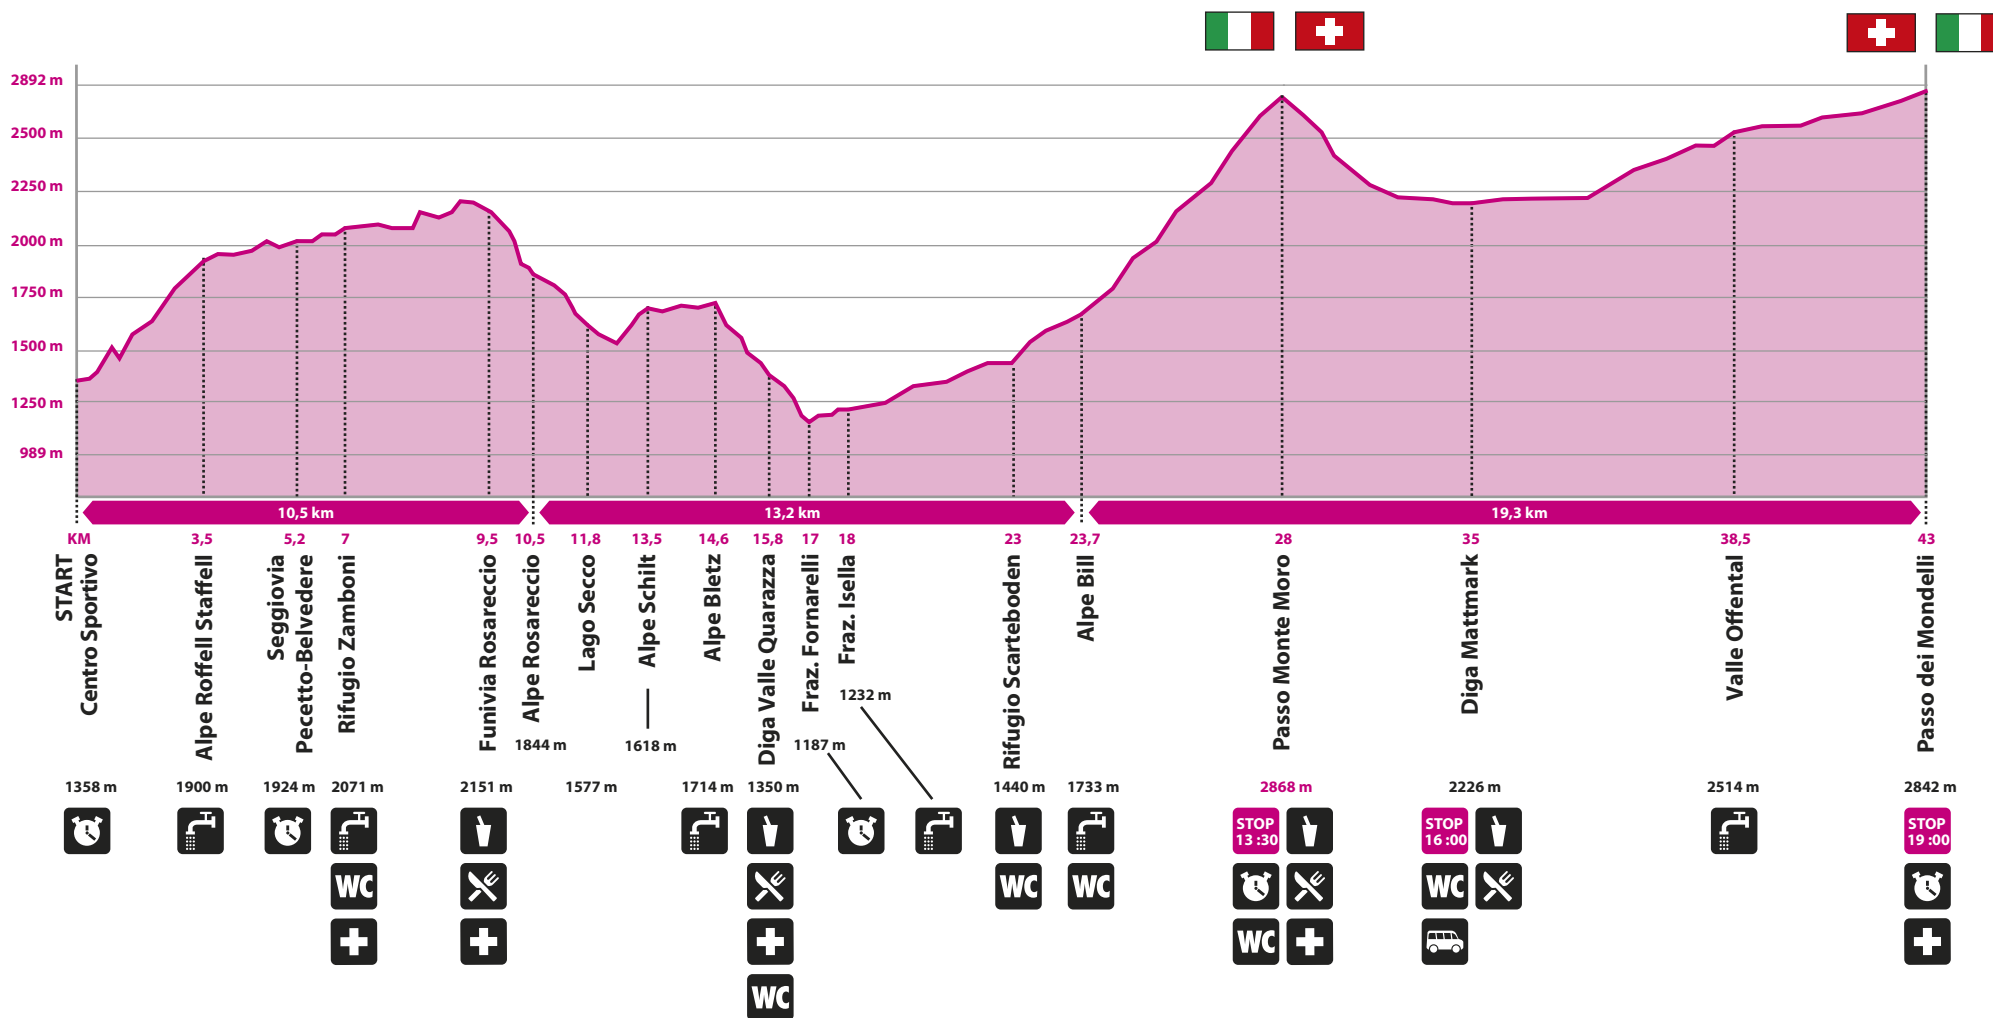

ROAD BOOK 105K

LEGENDA

PUNTO ACQUA
WATER POINT

BEVANDE
DRINKS

CIBI
FOOD

MASSAGGI
MASSAGES

SERVIZI IGIENICI
TOILETS

PRONTO SOCCORSO
FIRST AID

RILEVAZIONE TEMPI
TIMING POINT

DEPOSITO SACCA INDUMENTI
DEPOSIT BAG

BUS RITIRATI
DROP OUT BUS

TEMPO MASSIMO
TIME LIMIT

669 m

- STOP 09:00
- Down arrow
- Restroom
- Fork and knife
- WC
- Medical cross
- Bus

680 m

- Down arrow

758 m

- WC
- Down arrow
- Medical cross
- Fork and knife

1010 m

- Restroom

985 m

- Restroom

1187 m

- Restroom

1232 m

- Restroom

1358 m

- STOP 16:00
- Down arrow
- Restroom
- Fork and knife
- WC
- Medical cross