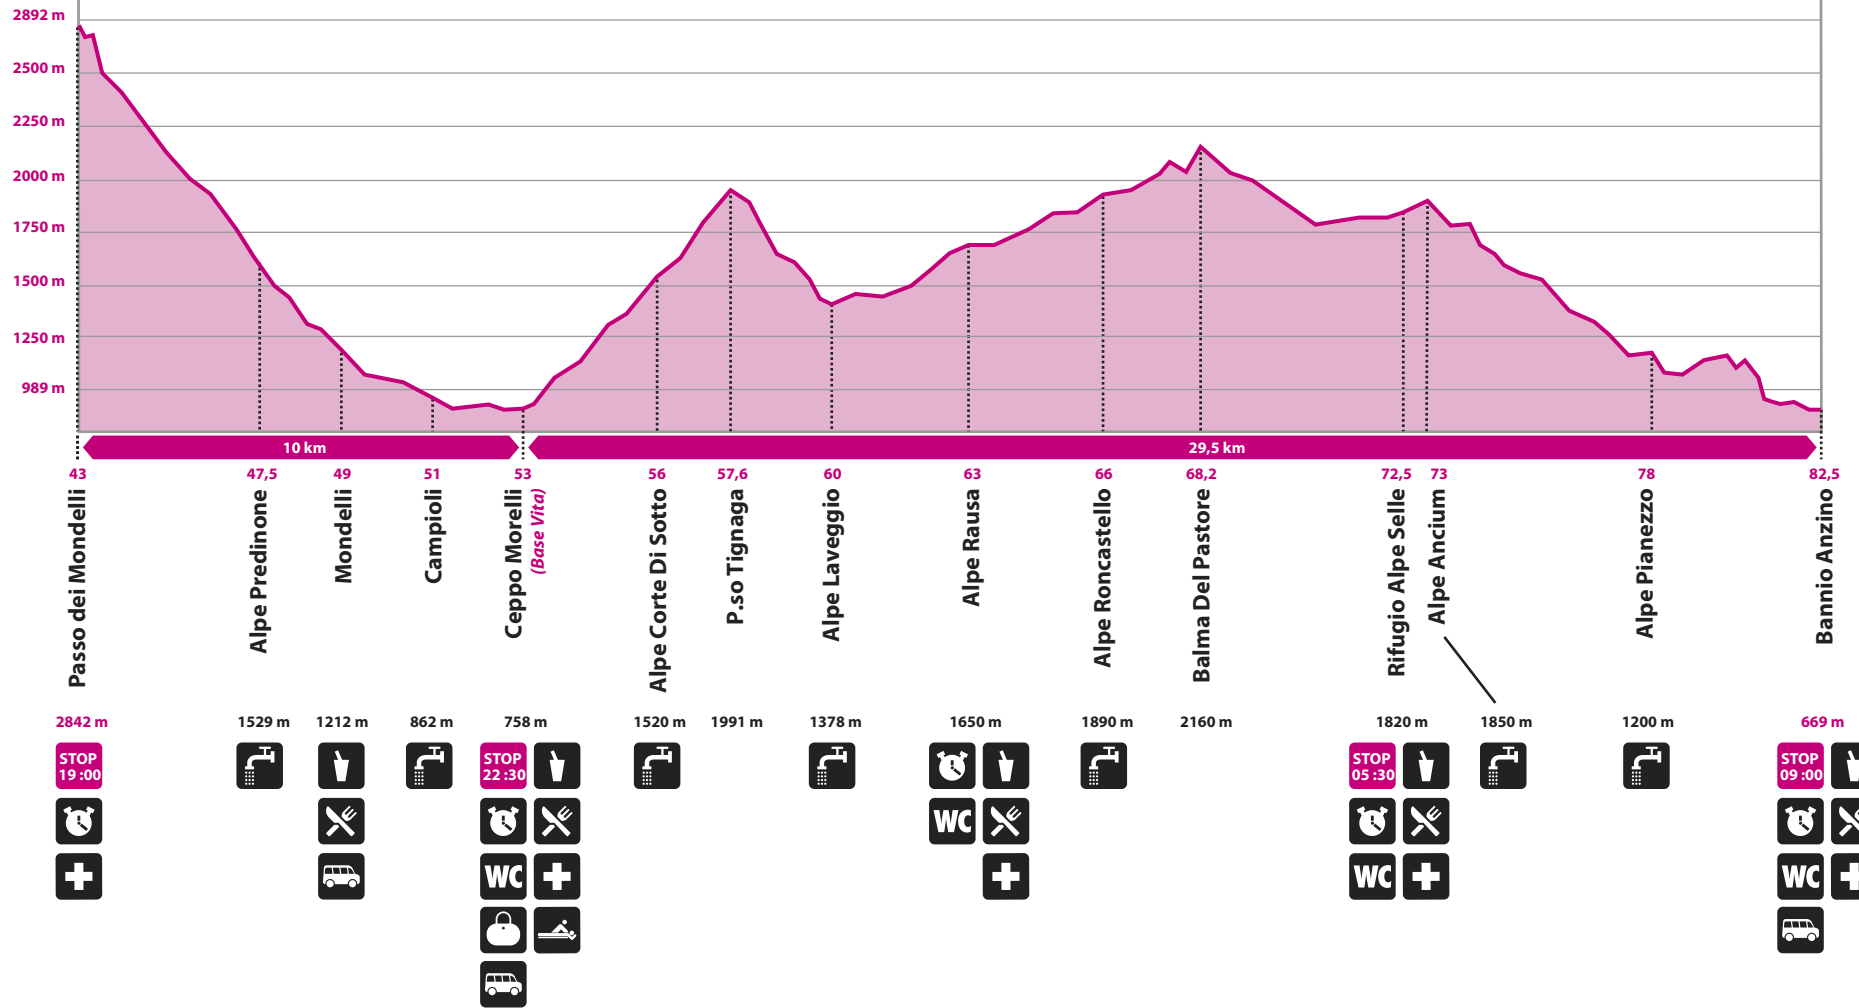

ROAD BOOK 105K

LEGENDA

PUNTO ACQUA
WATER POINT

BEVANDE
DRINKS

CIBI
FOOD

MASSAGGI
MASSAGES

SERVIZI IGIENICI
TOILETS

PRONTO SOCCORSO
FIRST AID

RILEVAZIONE TEMPI
TIMING POINT

DEPOSITO SACCA INDUMENTI
DEPOSIT BAG

BUS RITIRATI
DROP OUT BUS

TEMPO MASSIMO
TIME LIMIT

669 m

- STOP 09:00
- Down arrow
- Restroom
- Fork and knife
- WC
- Medical cross
- Bus

680 m

- Down arrow

758 m

- WC
- Down arrow
- Medical cross
- Fork and knife

1010 m

- Restroom

985 m

- Restroom

1187 m

- Restroom

1232 m

- Restroom

1358 m

- STOP 16:00
- Down arrow
- Restroom
- Fork and knife
- WC
- Medical cross